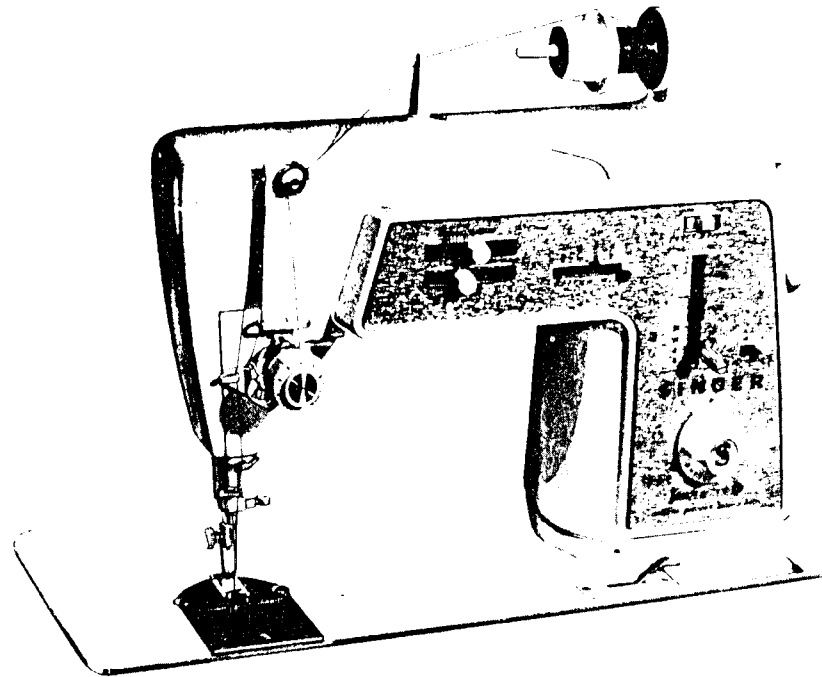

SINGER

630E3

List of Parts—Machine No. 630E3

CIRCULAR DECORATOR
ATTACHMENT 161847(656)

141347(807) Circular Decorator Attachment
Thumb Screw
161846 Attachment Box (cardboard)
163399 Circular Decorator Attachment Arm
163407 Circular Decorator Attachment
Base with 141347(807)
163409(656) Circular Decorator Attachment Knob
163437 Circular Decorator Attachment
Arm Catch Spring

ATTACHMENT SET 161923

21906 Chainstitch Attachment Loop
Retainer Disc
21913 Chainstitch Attachment Throat
Plate
81200 Binder (slotted)
161133 Tube of Oil
161166 Zipper Foot
161168 Presser Foot for button sewing
161172 Seam Guide
161276 Lint Brush
161917 Presser Foot Plate (snap-on,
plastic) for sewing buttonholes
161919 Presser Foot Plate (snap-on)
for straight sewing
161921 Presser Foot Plate (snap-on,
slotted) for Overedging for use
with Disc No. 163369
161922 Attachment Box
161960 Glassine Envelope Containing
two needle threader hooks and
Instruction Form 21632
163131 Bobbin (6)
163242(656) Spool Pin for the needle sewing
163369 Disc No. 22 for Stretch Stitch
for stitching stretch material,
for use with No. 161921
163455 Chainstitch Attachment Thread
Guide
163456 Chainstitch Attachment Set
complete, Nos. 21906, 21913 and
163455
163483 Presser Foot for Applique
172187 Disc No. 2, for Scallop Stitch
172189 Disc No. 3, for Diamond Stitch
172190 Disc No. 4, for Solid Scallop
Stitch
172191 Disc No. 5, for Banner Stitch
172229 Disc No. 6, for Crescent Stitch
172230 Disc No. 7, for Icicle Stitch
174529 Throat Plate for straight sewing
174534 Disc No. 12, for Domino Stitch
174535 Disc No. 13, for Fagoting Stitch
174536 Disc No. 14, for Comb Stitch
174537 Disc No. 15, for Thunderbird Stitch
174539 Disc No. 19, for Block Stitch
174540 Disc No. 11, for Ribbon Stitch
174544 Disc No. 16, for Shag Stitch
174546 Disc No. 20, for Walls of Troy
Stitch
174547 Disc No. 21, for Chevron Stitch
---- Needle Cat. 2020 size 14 (3)
---- Needle Cat. 2020 size 16 (3)
---- Twin Needle Cat. 2028, size 14